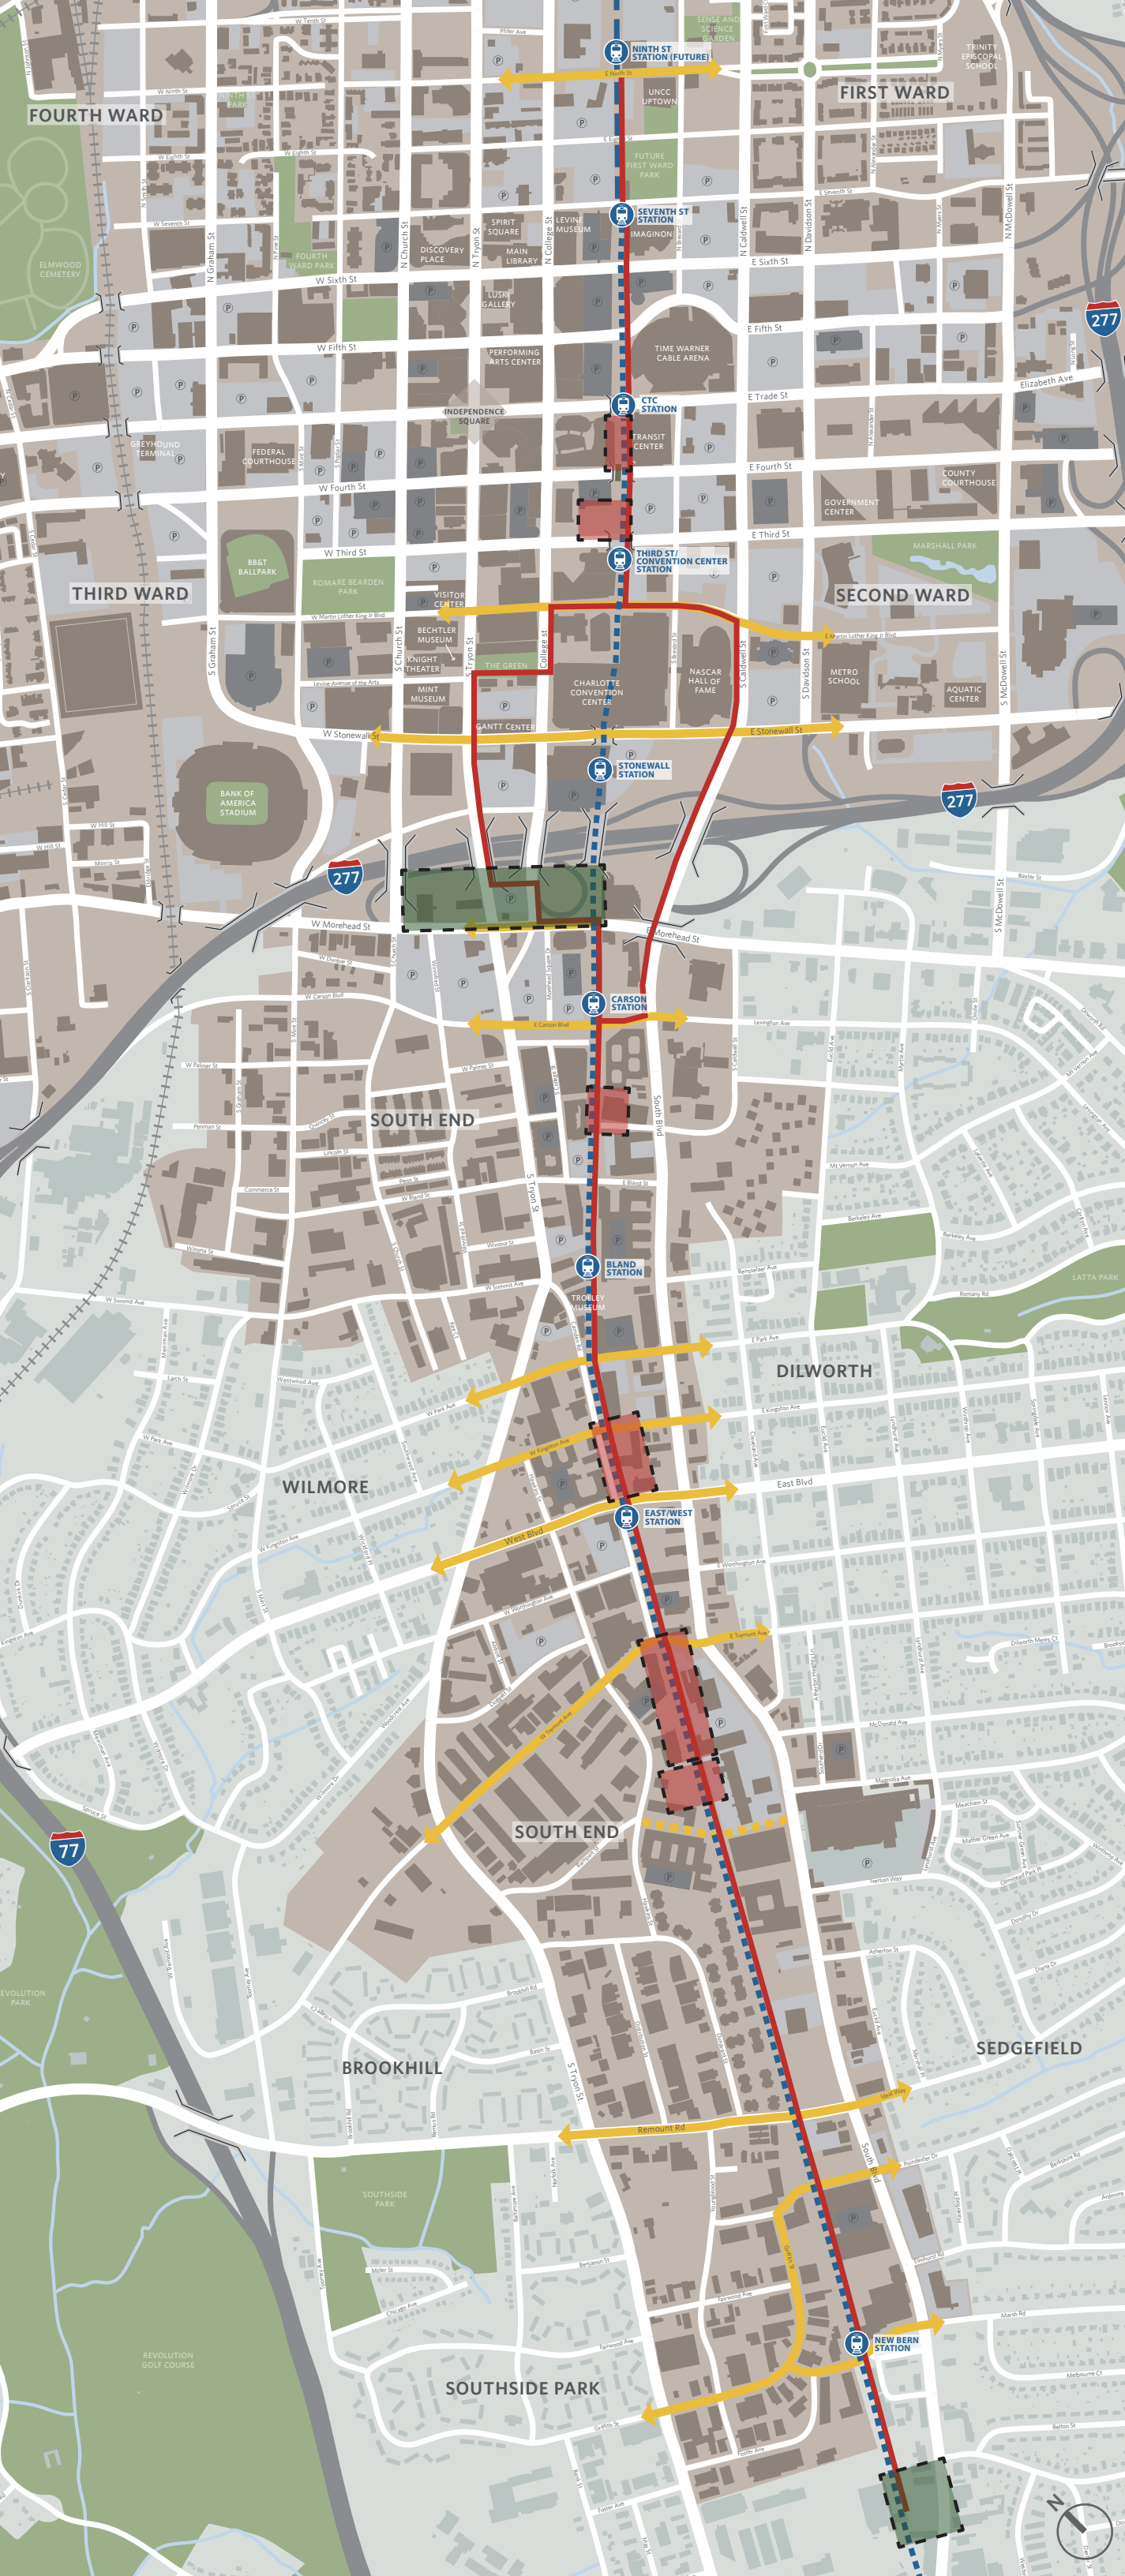

CHARLOTTE RAIL TRAIL

-  Rail Trail
-  Light Rail Blue Line
-  Blue Line Light Rail Station
-  Potential Neighborhood Connection
-  Pilot Project Area
-  Publicly Owned Space
-  Privately Owned Space

 CHARLOTTE  MECKLENBURG COUNTY